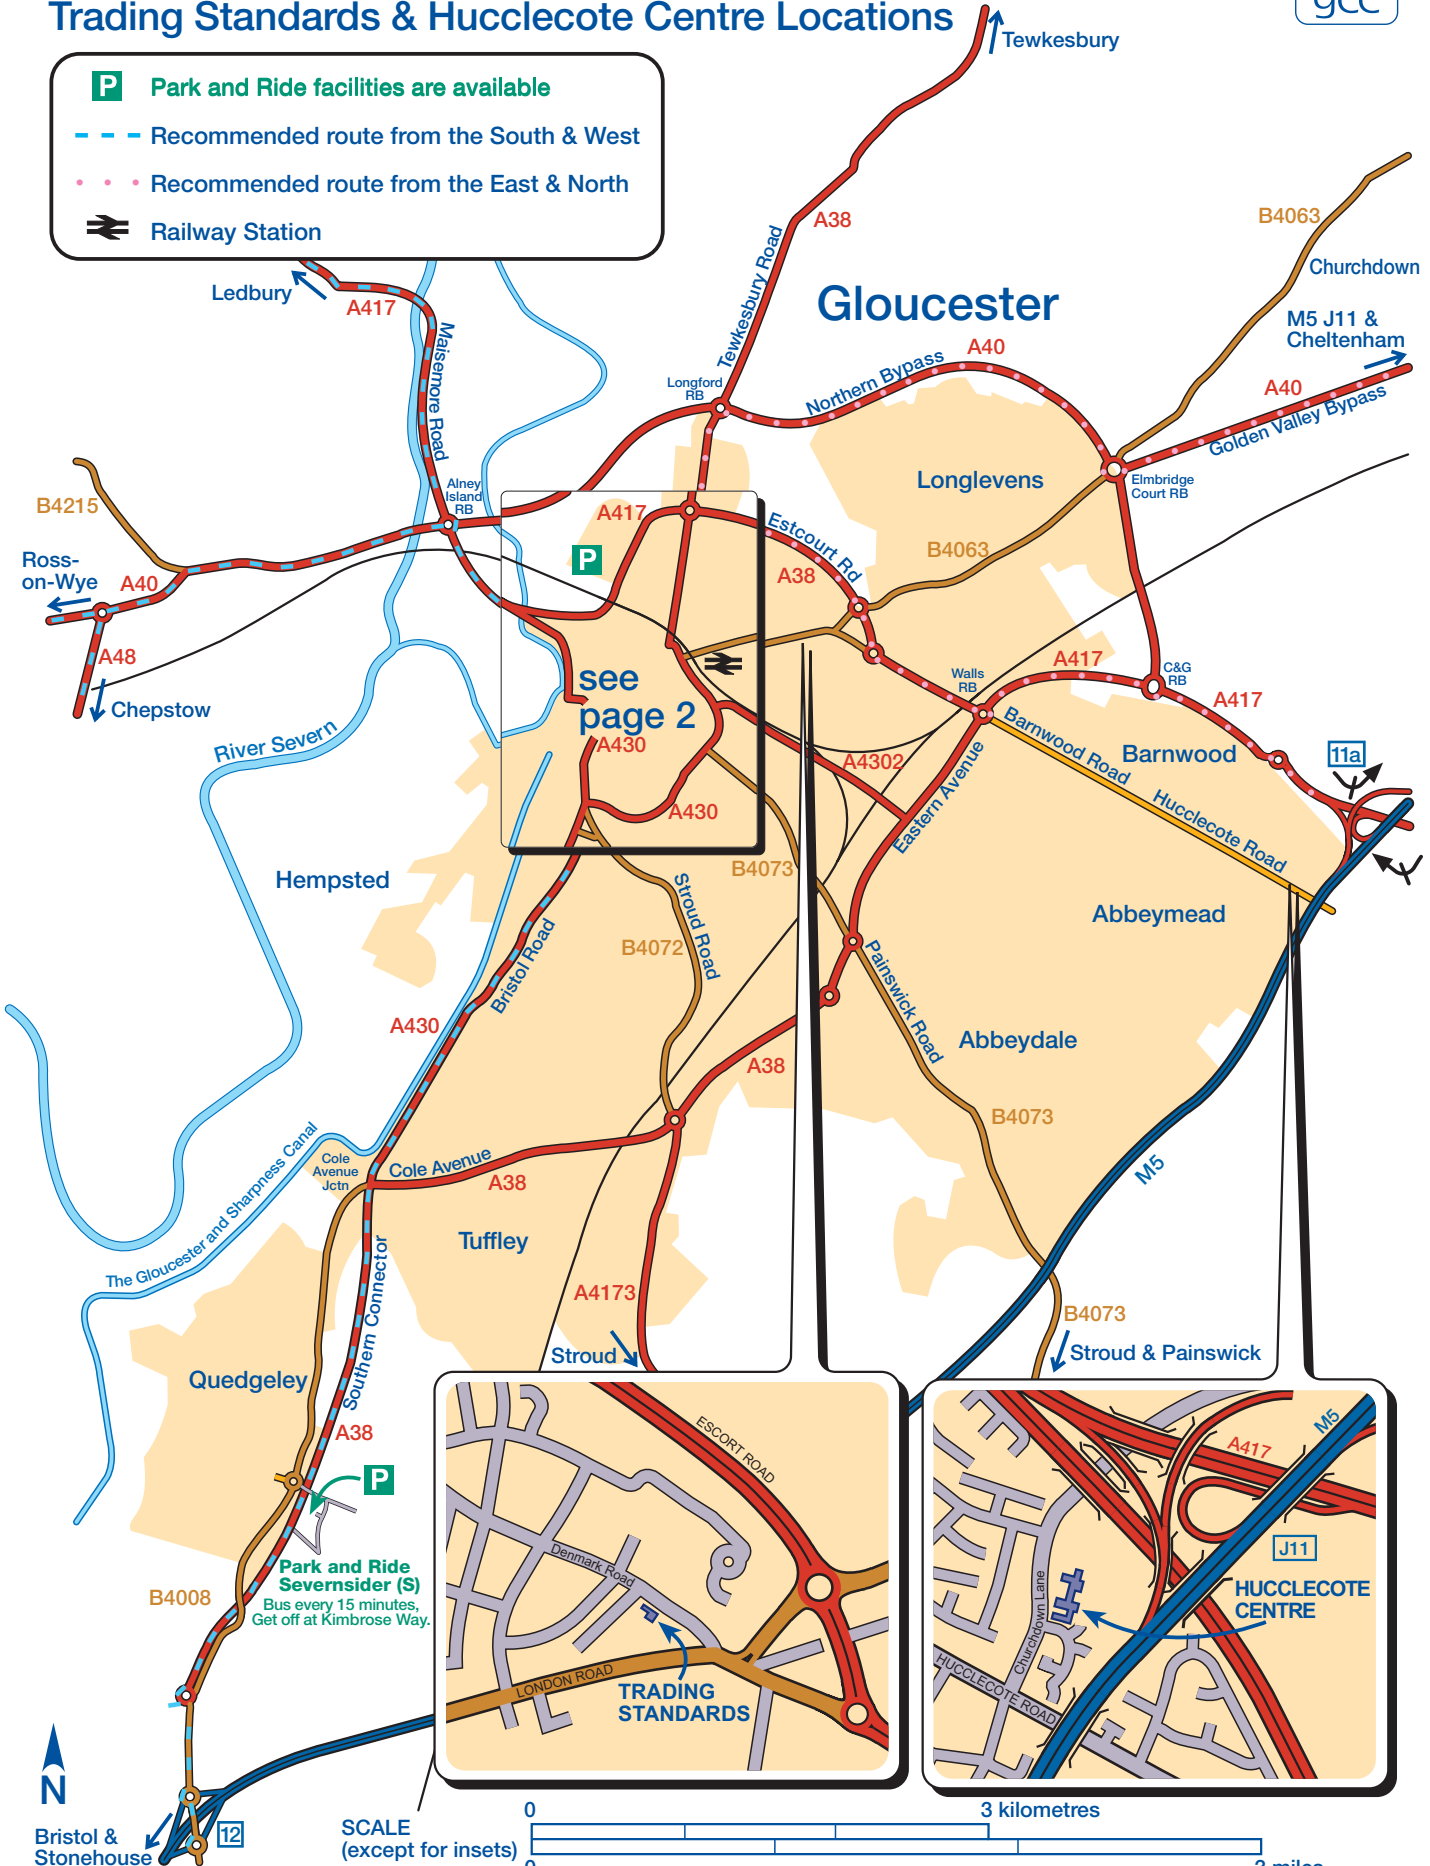

GLoucestershire County Council

Shire Hall, Archdeacon Training Centre,
Trading Standards & Hucclecote Centre Locations

- P** Park and Ride facilities are available
- - - Recommended route from the South & West
- • • Recommended route from the East & North
- Railway Station

GLOUCESTERSHIRE COUNTY COUNCIL

Shire Hall, Archdeacon Training Centre,
Trading Standards & Hucclecote Centre Locations

FROM THE NORTH
CHELTENHAM,
TEWKESBURY,
M5 J11

- Recommended route from the South & West
 - Recommended route from the East & North
 - o-o-o Roads with Cycle Routes for Shire Hall
 - Pedestrian route from Bus & Rail Stations
 - ← One Way Traffic Flow
 - Traffic light controlled junction
 - P Public Car Parks close to Shire Hall
 - Park & Ride Bus Stop for Shire Hall
 - Bus Station
 - Railway Station (for Rail timetable info call 08457 484950)
 - Disabled access
 - Pedestrianised
 - Pedestrianised with Vehicular Access
- 0 0.2 kilometre
0 approx. scale 0.2 mile