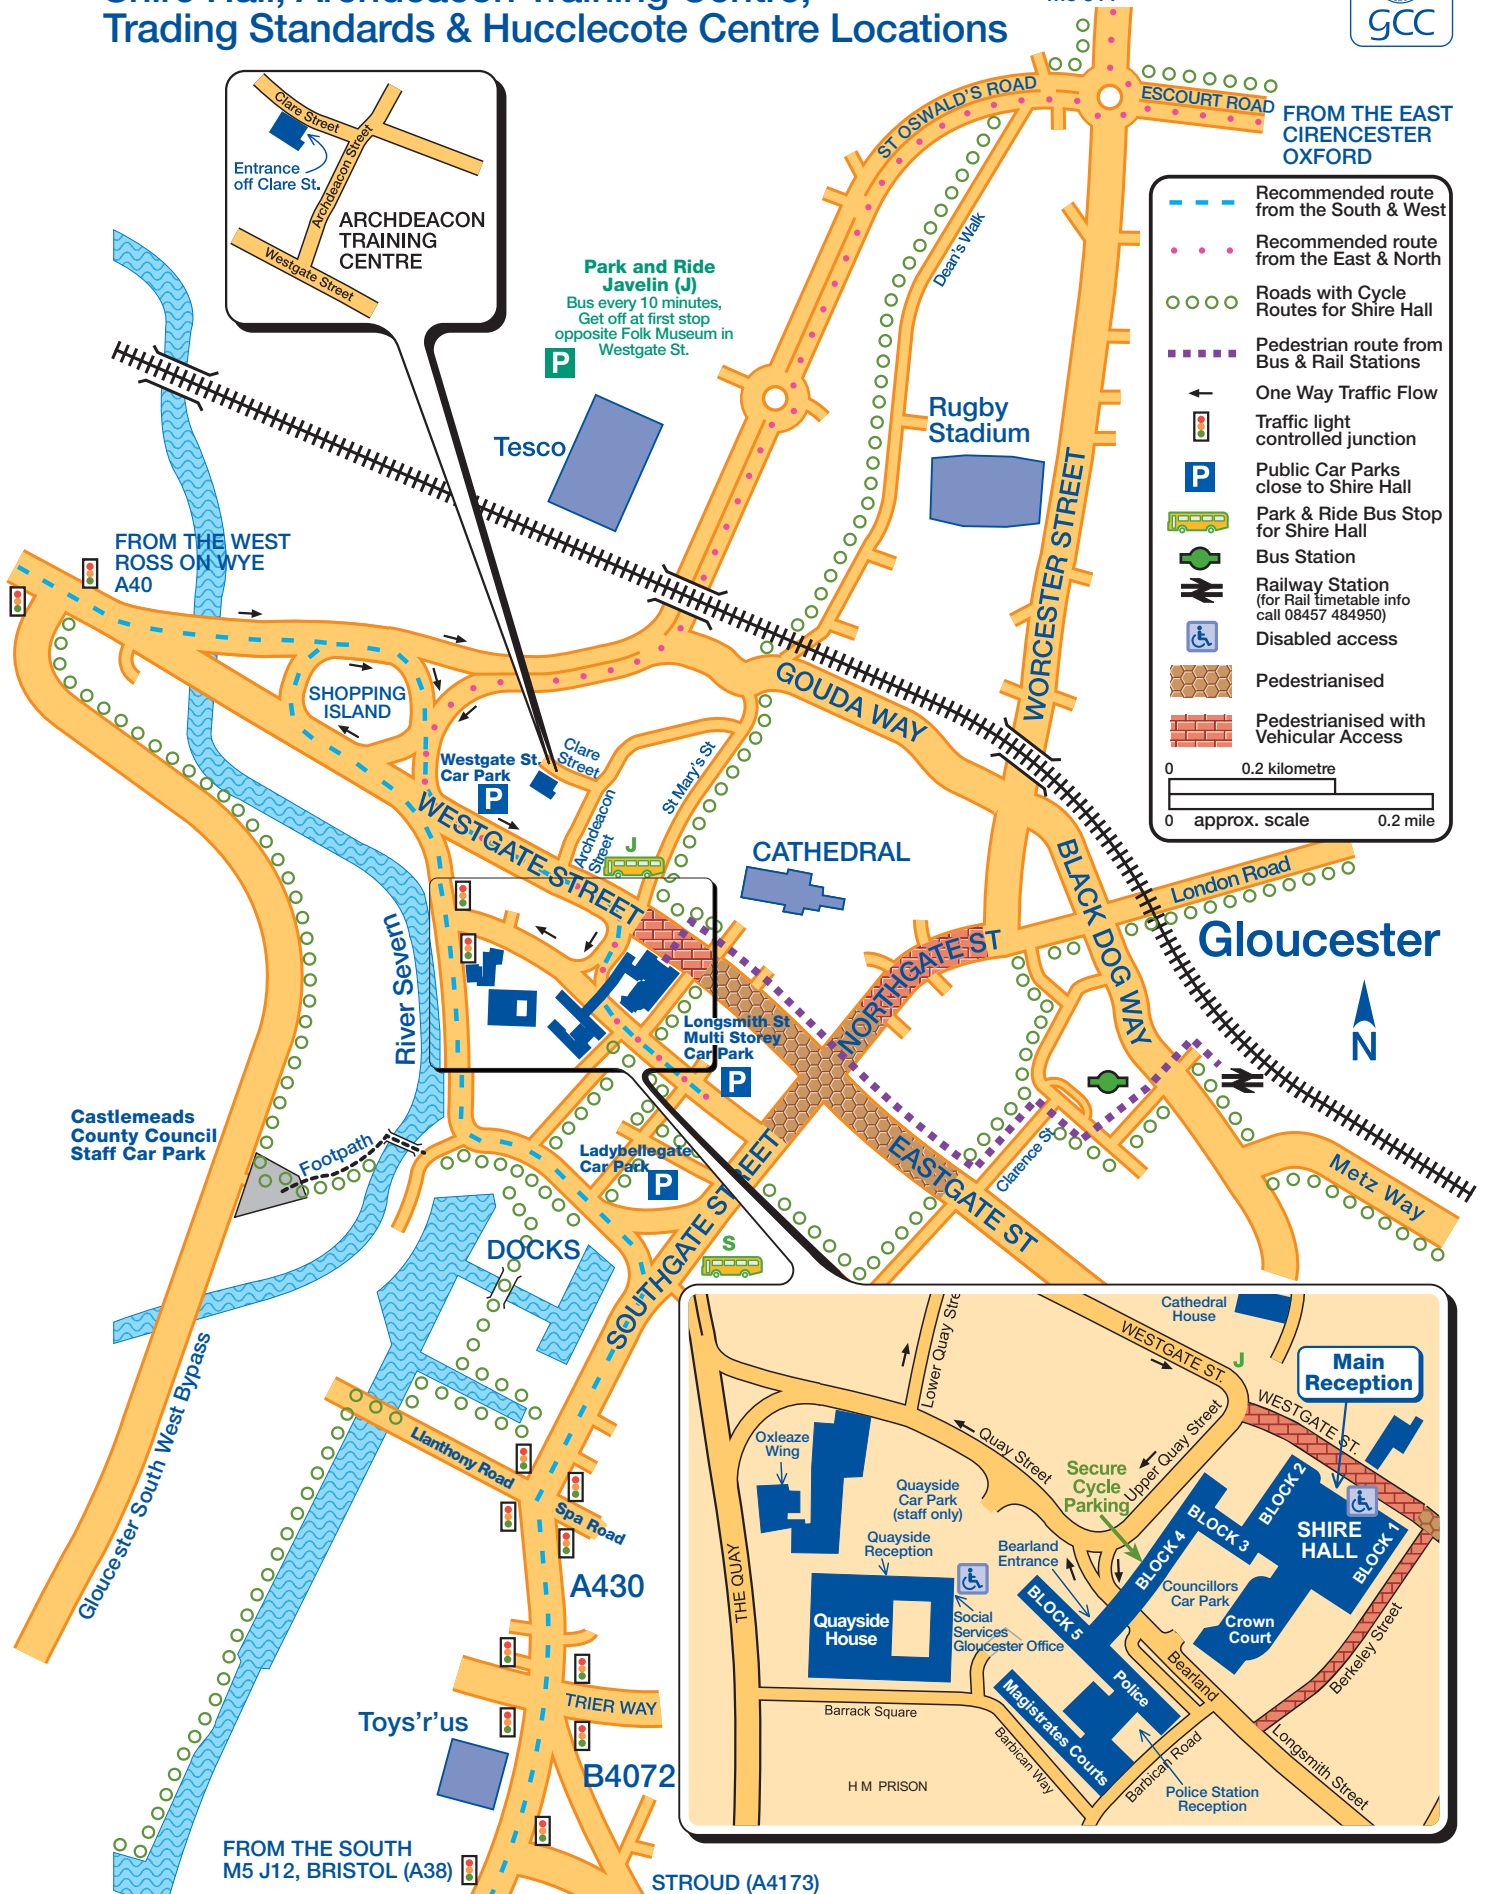

GLoucestershire County Council

Shire Hall, Archdeacon Training Centre,
Trading Standards & Hucclecote Centre Locations

- P** Park and Ride facilities are available
- - - Recommended route from the South & West
- • • Recommended route from the East & North
- Railway Station

GLOUCESTERSHIRE COUNTY COUNCIL

Shire Hall, Archdeacon Training Centre,
Trading Standards & Hucclecote Centre Locations

FROM THE NORTH
CHELTENHAM,
TEWKESBURY,
M5 J11

- Recommended route from the South & West
 - Recommended route from the East & North
 - o-o-o Roads with Cycle Routes for Shire Hall
 - Pedestrian route from Bus & Rail Stations
 - ← One Way Traffic Flow
 - Traffic light controlled junction
 - P Public Car Parks close to Shire Hall
 - Park & Ride Bus Stop for Shire Hall
 - Bus Station
 - Railway Station (for Rail timetable info call 08457 484950)
 - Disabled access
 - Pedestrianised
 - Pedestrianised with Vehicular Access
- 0 0.2 kilometre
0 approx. scale 0.2 mile